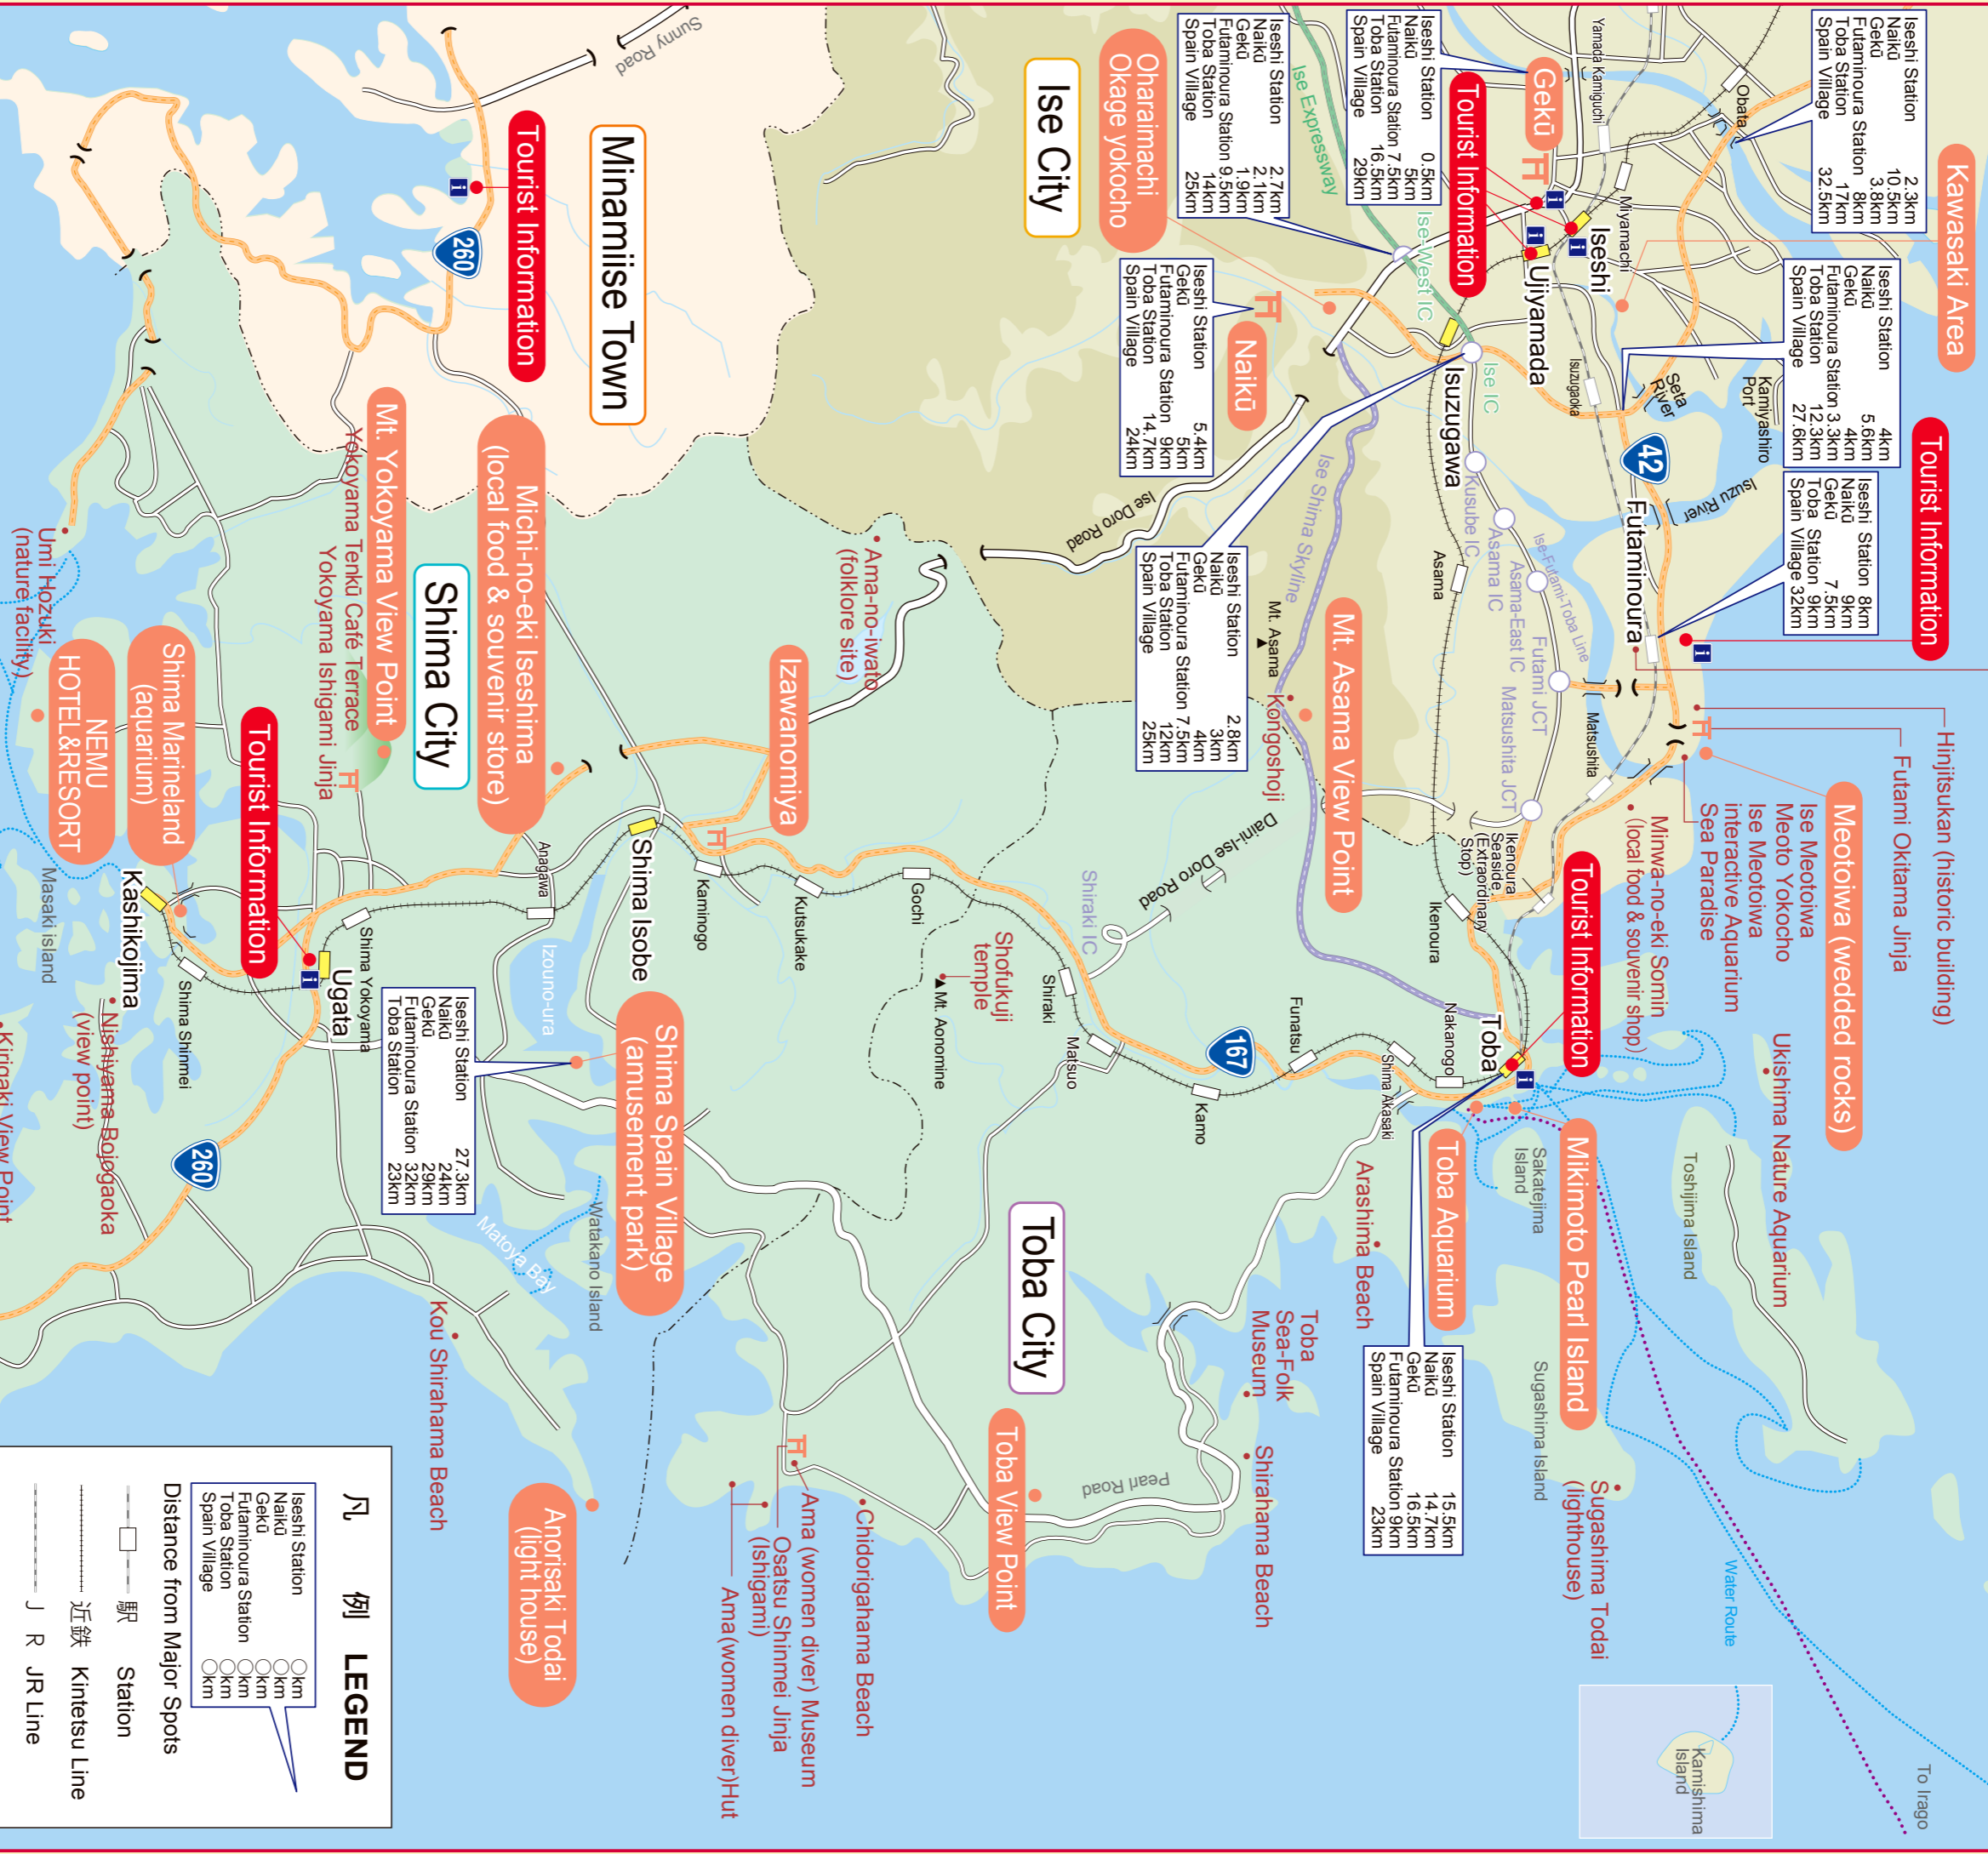

Ise Shima Area Map

Kawasaki Area

Ise-shi Station 2.3km
Naiku 10.5km
Geku 3.8km
Futaminoura Station 8km
Toba Station 1.7km
Spain Village 32.5km

Tourist Information

Ise-shi Station 4km
Naiku 5.6km
Geku 4km
Futaminoura Station 3.3km
Toba Station 12.3km
Spain Village 27.6km

Tourist Information

Ise-shi Station 0.5km
Naiku 5km
Futaminoura Station 7.5km
Toba Station 16.5km
Spain Village 29km

Tourist Information

Ise-shi Station 2.7km
Naiku 2.1km
Geku 1.9km
Futaminoura Station 9.5km
Toba Station 14km
Spain Village 25km

Toba City

Ise-shi Station 15.5km
Naiku 14.7km
Geku 16.5km
Futaminoura Station 9km
Spain Village 23km

Toba View Point

Minamise Town

Tourist Information

Michi-no-eki Ise-shima
(local food & souvenir store)

Shima City

Ise-shi Station 27.3km
Naiku 24km
Geku 29km
Futaminoura Station 32km
Toba Station 23km

Tourist Information

例 LEGEND

- Km (Ise-shi Station)
- Km (Naiku)
- Km (Geku)
- Km (Futaminoura Station)
- Km (Toba Station)
- Km (Spain Village)